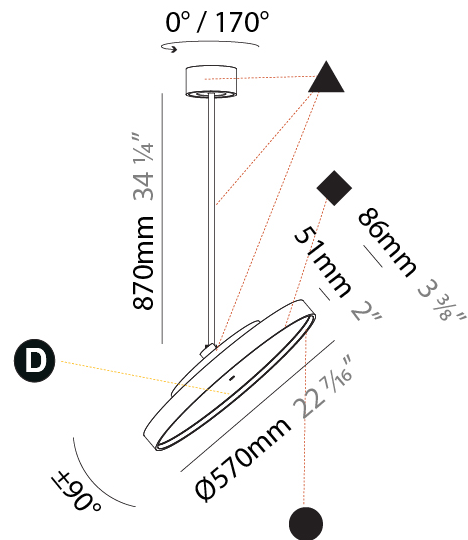

GENERAL

Series: Sign Diva Flex
Subseries: Sign Diva Flex Korona
Partner: Prolicht
Division: Architectural
Installation: Suspension
Product Type: Pendant
Mounting Location: Ceiling
Light Distribution: Adjustable

PHYSICAL

Shape: Round
Diameter (mm): 570
Diameter (in): 22 7/16
Height (mm): 870
Height (in): 34 1/4
Weight (kg): 5
Weight (lbs): 11
Diffuser: PMMA - Opal / Micro-Prism / Sparkling Secret / Vintage Industrial
Fixture Finish: SSR / BKV / CWI / CRY / HAB / UFT / ITA / RUA / FTG / MYG / LOD / PUS / FRO / FUP / KIA / POP / BLS / SPG / MEY / GOH / CHC / COM / ABZ / JAG / OBR / MOS / ROR
Fixture Material: PMMA / Extruded Aluminum / Steel

ELECTRICAL

Lamp Type: LED (Zhaga Standard)
Input Wattage (W): 58.3
Total Output Wattage (W): 46.9
Dimming: Tri-Mode (Non-Dimming and Phase Dimming (120Vac only) and 0-10V Dimming)
Driver Included: Yes
Driver Location: Integrated
Driver Type: Constant Current - Universal
Driver Class: Class 2
Input Voltage (V): 120 - 277
Constant Current (MA): 350

LED

Color Temperature (°K): 2700 / 3000 / 3500 / 4000
Max. Delivered Lumen (lm): 4978 / 5337 / 5384 / 5494
Nominal Lumen (lm): 6199 / 6646 / 6705 / 6842
CRI: >90 CRI
Lamp Life (hrs): 50000

OPTICAL

Adjustability: Rotational 170°; Tilt 90°

RATINGS AND CERTIFICATIONS

Certified By: Certified for North American Standards
IP rating: IP20